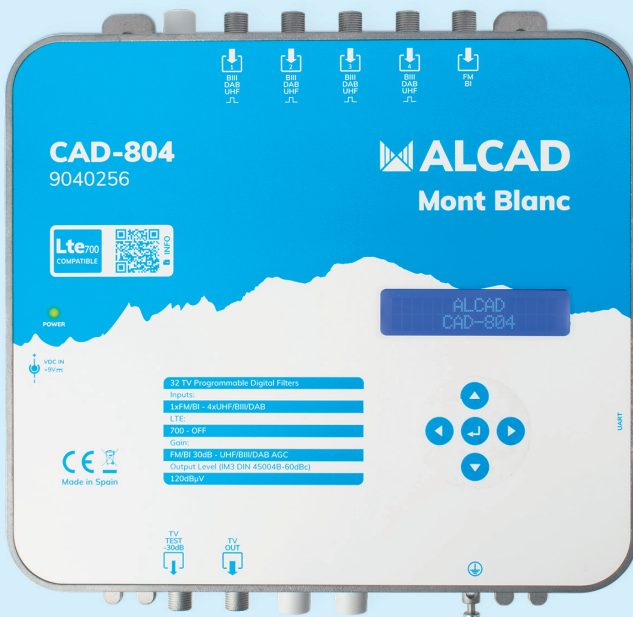

Digital programmable amplifiers
with high output level and selectivity

Mont Blanc

CAD-804 model

CAD-814 model

Output level *
120 dBµV

*DIN45004b -60dBc

- ▶ 32 programmable filters with high selectivity.
- ▶ LTE700 / No LTE.
- ▶ Easy and fast **autoconfiguration**.
- ▶ **External power supply** for easy maintenance.
- ▶ 4 UHF/BI/III/DAB inputs + 1 FM/BI input.
- ▶ Channel **conversion**.
- ▶ **Automatic Gain Control** with output level adjustment.
- ▶ **Extra gain regulation** per channel.

Innovative

Developed and manufactured by ALCAD in Spain

Resistant

Robust chassis made of zamak

Easy to use

Configurable with 32-digit display and push-button panel

LTE700

Maximum protection against interference from 5G